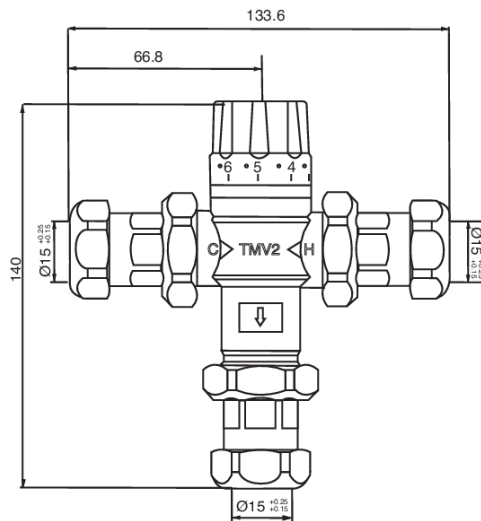

VALVES

Deva^{TM} by METHVEN

Thermostatic

15mm thermostatic blending valve

Product Code: TBV008

Finish: Chrome

Features

- **Construction:** Brass
- **Valve/Cartridge type:** Ceramic Disc
- **Supply:** Suitable For All Plumbing Systems
- **Working Pressures:** 0.2 - 5.0 bar
- **Inlet connections:** 15mm
- **Flexi or Copper:** Copper Tails

- Swivel Spout
- 1/4 turn ceramic handles ensure a smooth operation
- Products which are easy to use by all the family

*Please refer to website for full warranty details.

Flow (Bar - l/min, open outlet)

Spout

Flow 0.1	Flow 0.3	Flow 0.5	Flow 1.0	Flow 2.0	Flow 3.0	Flow 4.0	Flow 5.0
5	8	11.2	17.5	23	27	30	34

2003083

NSF2136/00319 NSF2137/0319

www.deva-uk.com · 0800 195 1602 · sales@uk.methven.com