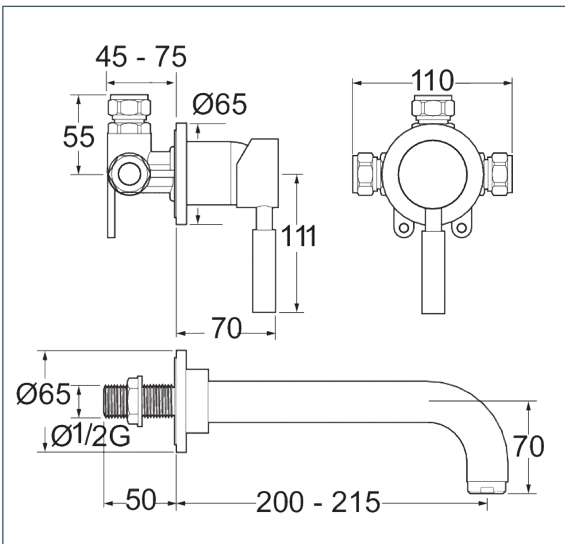

Vision

Vision wall mounted basin mixer

Product Code: VSN122

Finish: Chrome

Features

Construction:	Brass
Valve/Cartridge type:	Ceramic Cartridge
Supply:	Suitable for all plumbing systems
Working Pressures:	0.3 - 5.0 bar
Inlet connections:	1/2" BSP
Flexi or Copper:	Metal Backnuts

- Ceramic cartridge for smooth operation
- Tilt and turn temperature and flow control
- Products which are easy to use by all the family

*Please refer to website for full warranty details.

Flow (Bar - l/min, open outlet)

Spout

Flow 0.1	Flow 0.3	Flow 0.5	Flow 1.0	Flow 2.0	Flow 3.0	Flow 4.0	Flow 5.0
3.1	4.7	6	9.5	14	18	21	23

1307031